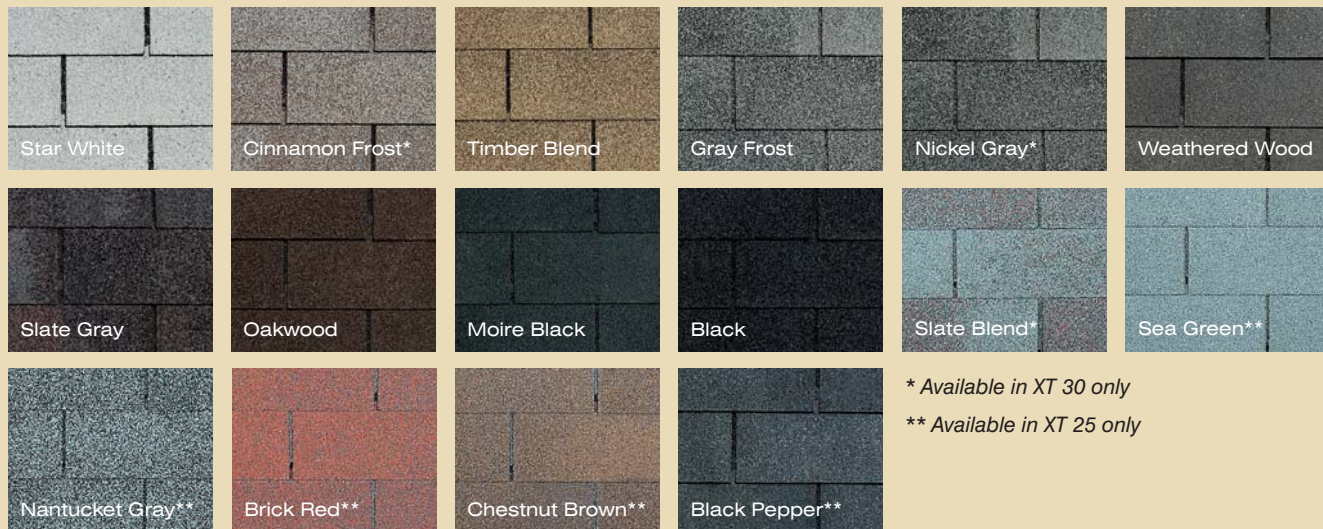

CertainTeed

XT 30, XT 25

Traditional Shingles

Shown in Weathered Wood

CertainTeed 
Quality made certain. Satisfaction guaranteed.™

CertainTeed **XTTM 30** and CertainTeed **XTTM 25** color palette

* Available in XT 30 only
 ** Available in XT 25 only

two levels of protection

When it comes to weathering the elements, XTTM 30 and XTTM 25 are quite simply at the top of their class. Built on a tough fiber glass base, each shingle provides exceptional resistance to blow-off and tearing.

For U.S. building code compliance, see product specification sheets.

color companion productsTM

Want it all to match? CertainTeed offers FlintlasticTM SA, a low-slope roofing product that goes perfectly with XT 30, XT 25 shingles. It's available in several colors, giving you the flexibility to coordinate or match areas such as porches, canopies and carports with your main roof.